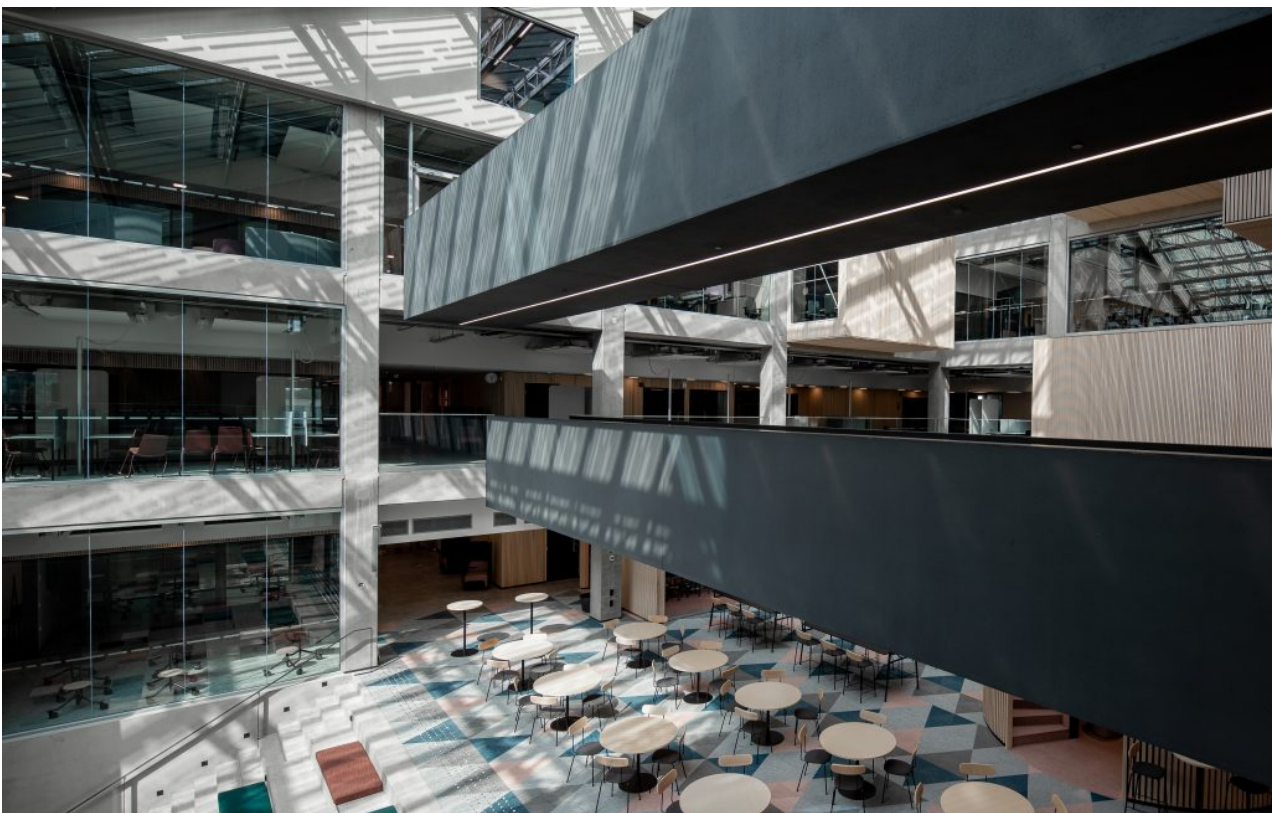

Architecture

Sigge's architecture is balance between aesthetics, functionality, technology and society. Our architectural design is always responsible and respects the end-user. It emphasizes the connection between space and place. We want to create balanced, stable and beautiful environments, structures and buildings that stand the test of time.

Consultation

Project planning

Architectural design and principal planning

Repair and restoration planning and design

Urban planning

Sustainable construction

Turku
Läntinen Rantakatu 53
20100 Turku
Finland
+358 2 278 1500

Helsinki
Pätkäneentie 19 B 3rd floor
00510 Helsinki
Finland
+358 2 278 1500